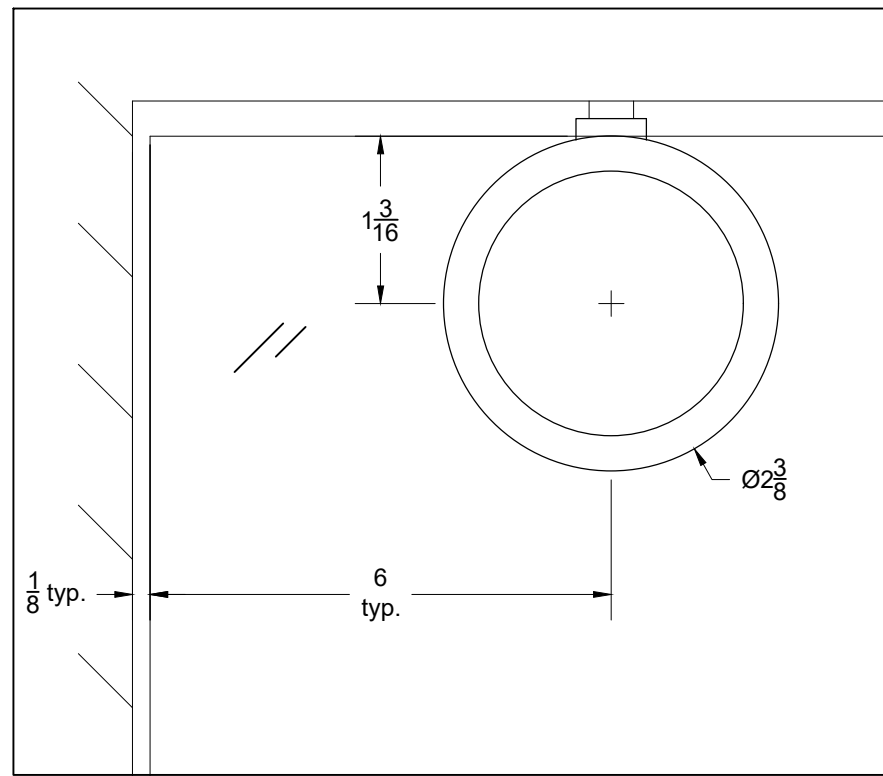

**NOTCH LEFT SIDE ONLY..  
DEPENDING ON THE  
CONFIGURATION NOTCH  
LOCATION WILL VARY**

**FOR SINGLE DOORS, WILL  
NEED TO ADJUST GLASS  
CUT OUT TO 6"  $\varnothing$**

**BOTTOM VIEW**

**A**

**B**

**NOTCH LEFT SIDE ONLY..  
DEPENDING ON THE  
CONFIGURATION NOTCH  
LOCATION WILL VARY**