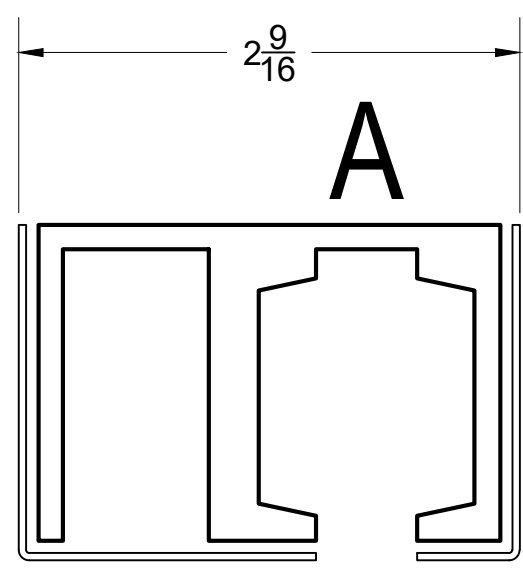

**NOTCH LEFT SIDE ONLY..  
DEPENDING ON THE  
CONFIGURATION NOTCH  
LOCATION WILL VARY**

**FOR SINGLE DOORS, WILL  
NEED TO ADJUST GLASS  
CUT OUT TO 6"  $\varnothing$**

**BOTTOM VIEW**

**A**

**B**

**NOTCH LEFT SIDE ONLY..  
DEPENDING ON THE  
CONFIGURATION NOTCH  
LOCATION WILL VARY**