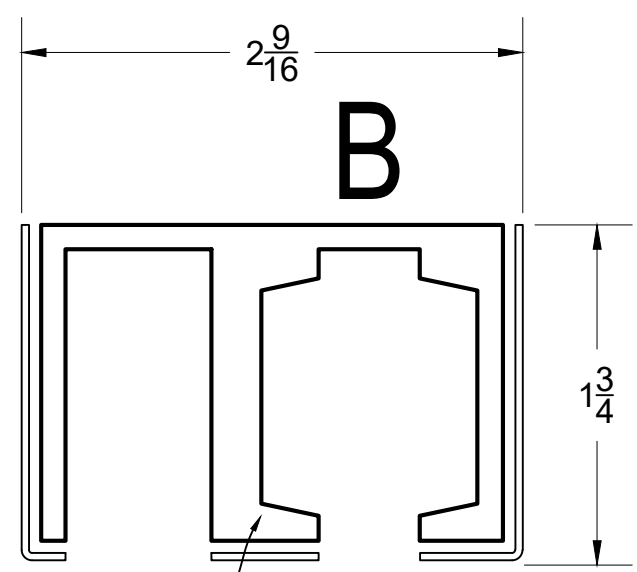

**NOTCH LEFT SIDE ONLY..  
DEPENDING ON THE  
CONFIGURATION NOTCH  
LOCATION WILL VARY**

**FOR SINGLE DOORS, WILL  
NEED TO ADJUST GLASS  
CUT OUT TO 6"  $\varnothing$**

**BOTTOM VIEW**

**A**

**B**

**NOTCH LEFT SIDE ONLY..  
DEPENDING ON THE  
CONFIGURATION NOTCH  
LOCATION WILL VARY**